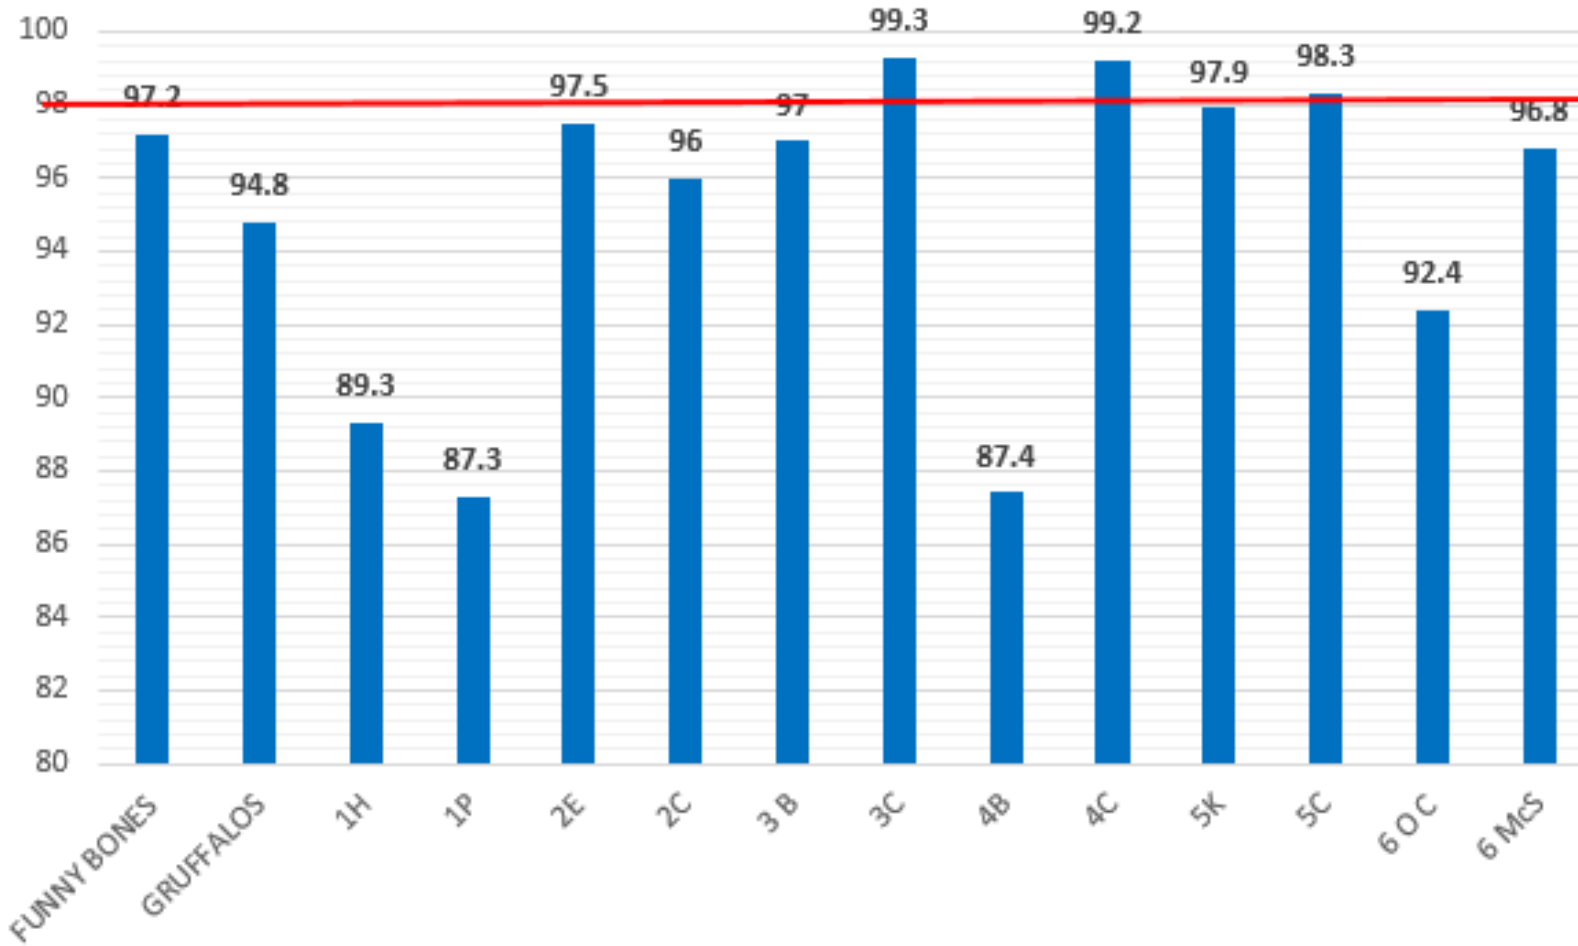

Weekly Attendance
9th - 13th April 2018

Weekly Attendance
16th - 20th April 2018

Weekly Attendance
23rd - 27th April 2018

Weekly Attendance
30th April - 4th May 2018

Weekly Attendance
8th May- 11th May 2018

Weekly Attendance 14th May - 18th May 2018

Weekly Attendance
21st May - 25th May 2018

Weekly Attendance 11th - 15th June 2018

Weekly Attendance 18th - 22nd June 2018

Weekly Attendance 25th - 29th June 2018

Weekly Attendance 2nd - 6th July 2018

Weekly Attendance 9th July - 13th July 2018

Weekly Attendance 16th - 20th July 2018