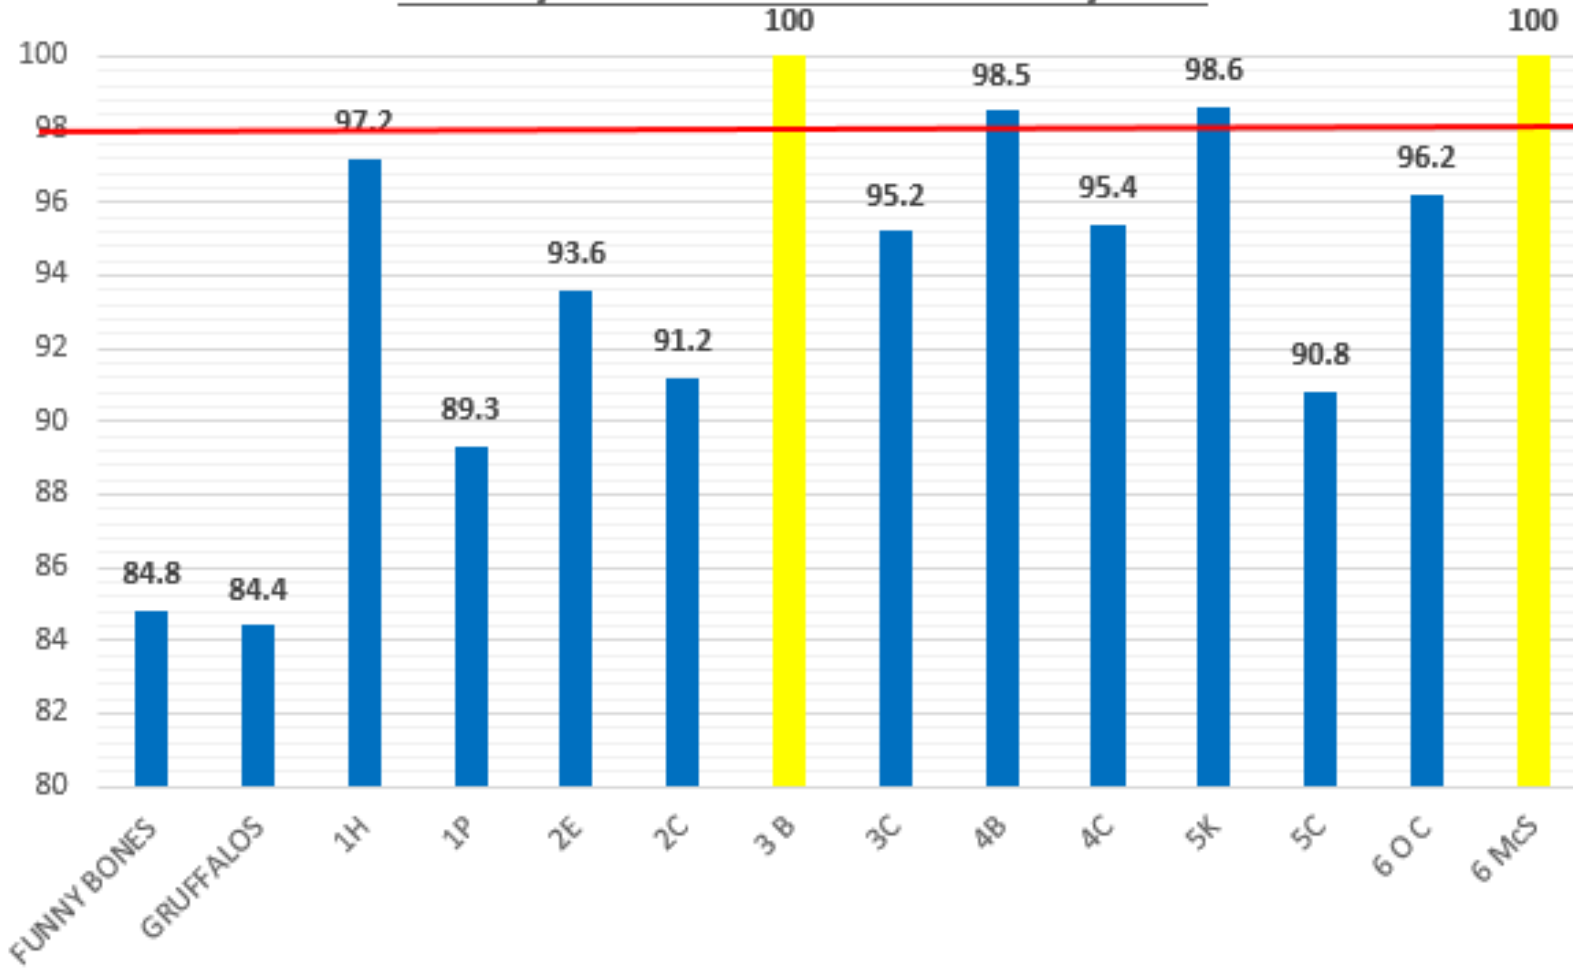

Weekly Attendance
9th - 13th April 2018

Weekly Attendance
16th - 20th April 2018

Weekly Attendance
23rd - 27th April 2018

Weekly Attendance
30th April - 4th May 2018

Weekly Attendance
8th May- 11th May 2018

Weekly Attendance 14th May - 18th May 2018

Weekly Attendance
21st May - 25th May 2018

Weekly Attendance 11th - 15th June 2018

Weekly Attendance 18th - 22nd June 2018

Weekly Attendance 25th - 29th June 2018

Weekly Attendance 2nd - 6th July 2018

Weekly Attendance 9th July - 13th July 2018

Weekly Attendance 16th - 20th July 2018