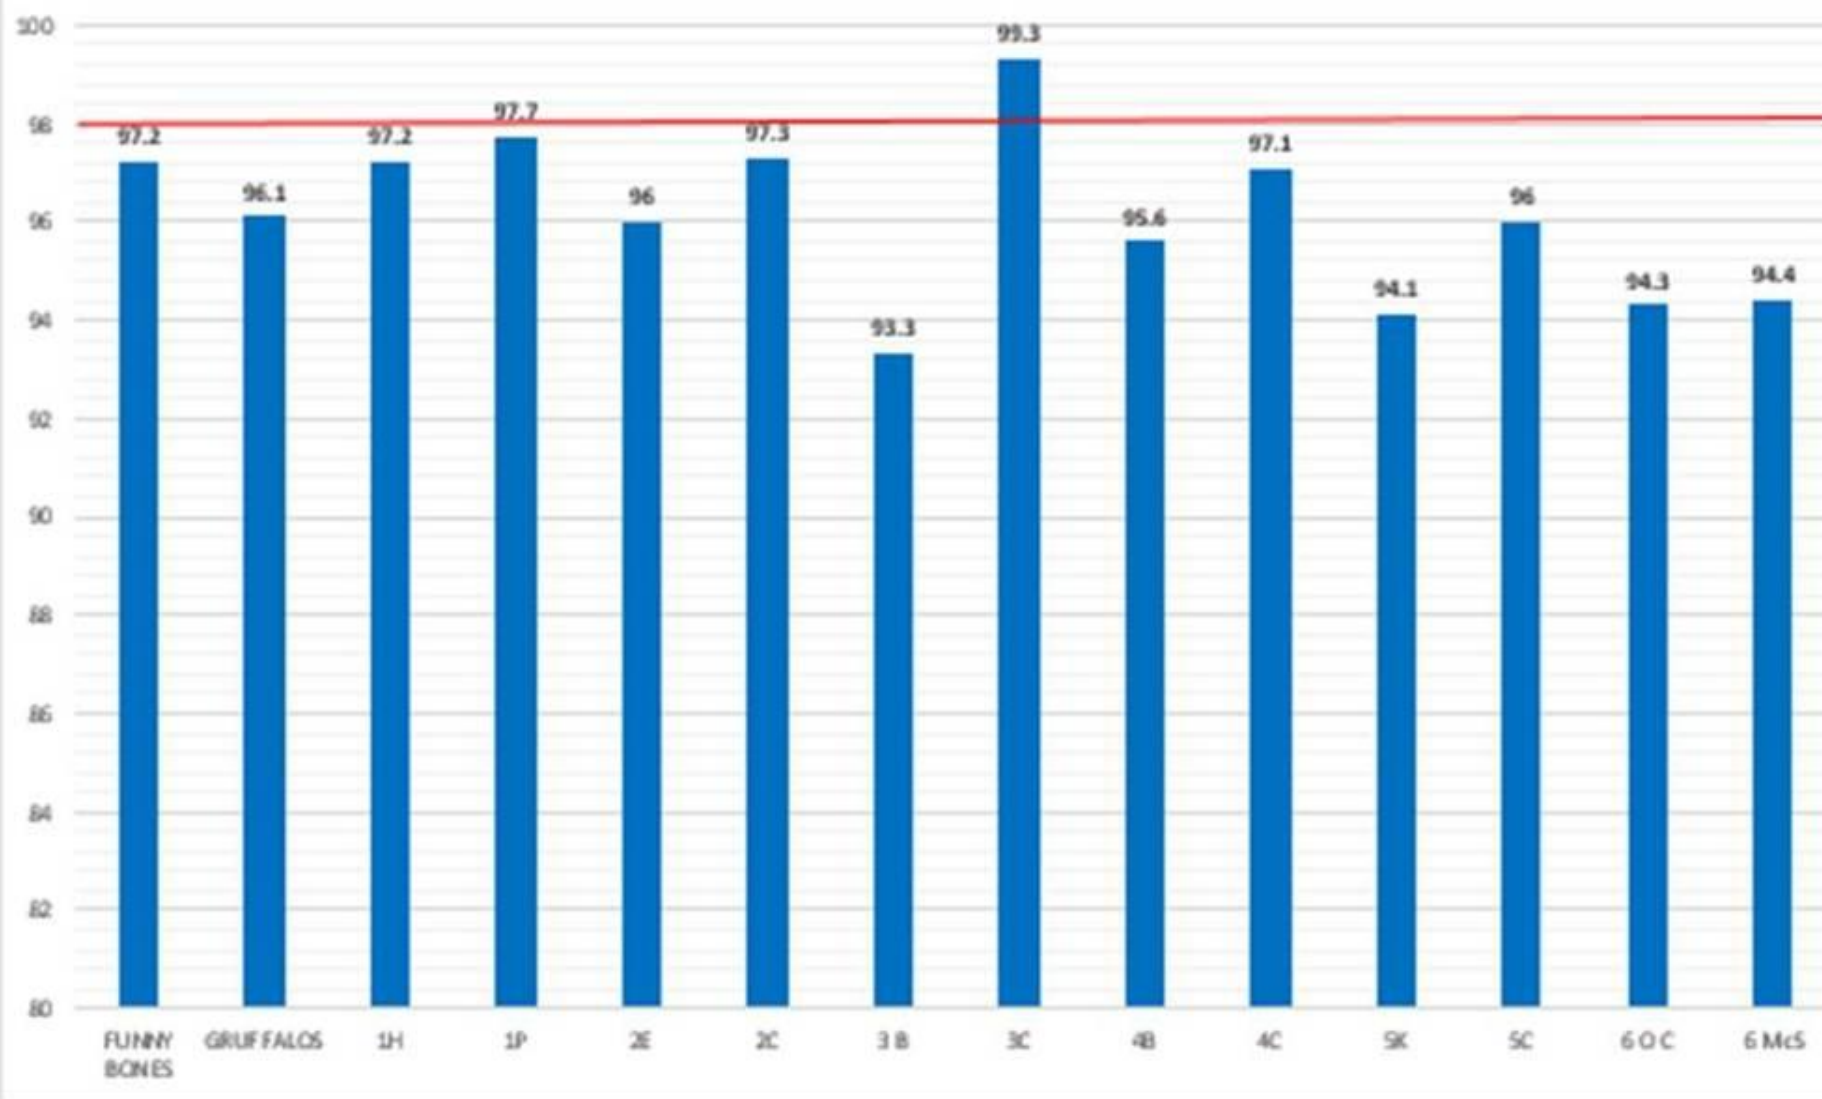

Weekly Attendance
9th - 13th April 2018

Weekly Attendance
16th - 20th April 2018

Weekly Attendance
23rd - 27th April 2018

Weekly Attendance
30th April - 4th May 2018

Weekly Attendance
8th May- 11th May 2018

Weekly Attendance 14th May - 18th May 2018

Weekly Attendance
21st May - 25th May 2018

Weekly Attendance 11th - 15th June 2018

Weekly Attendance 18th - 22nd June 2018

Weekly Attendance 25th - 29th June 2018

Weekly Attendance 2nd - 6th July 2018

Weekly Attendance 9th July - 13th July 2018

Weekly Attendance 16th - 20th July 2018