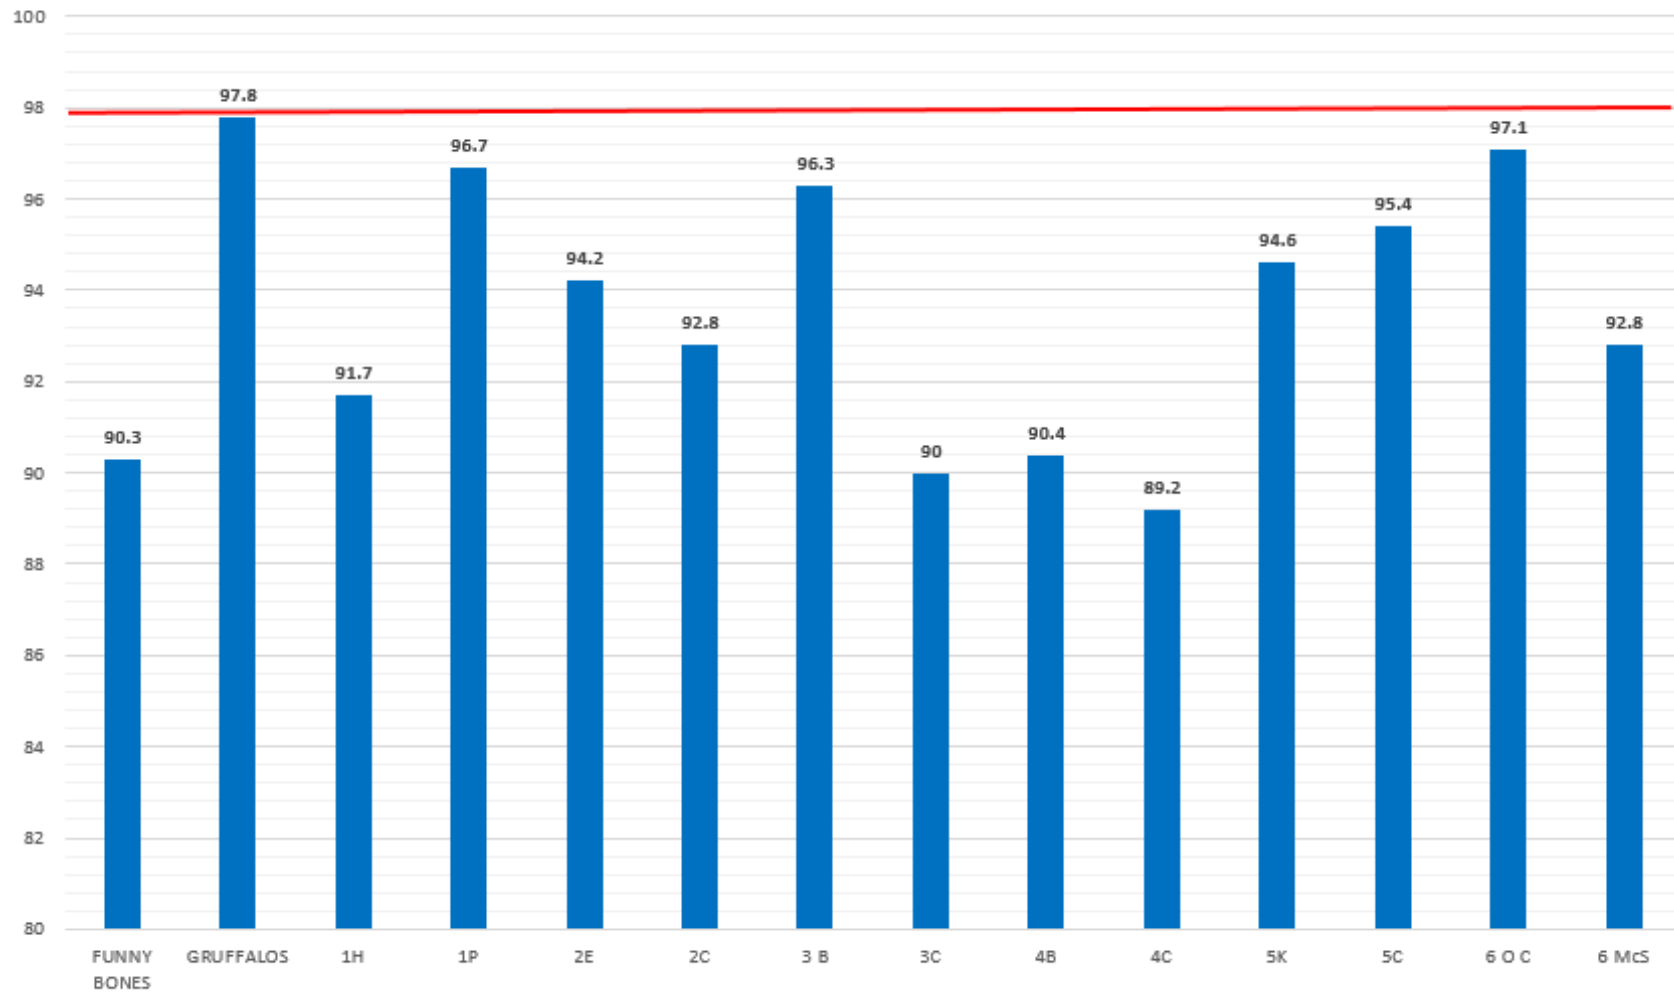

Weekly Attendance
9th - 13th April 2018

Weekly Attendance
16th - 20th April 2018

Weekly Attendance
23rd - 27th April 2018

Weekly Attendance
30th April - 4th May 2018

Weekly Attendance
8th May- 11th May 2018

Weekly Attendance 14th May - 18th May 2018

Weekly Attendance
21st May - 25th May 2018

Weekly Attendance 11th - 15th June 2018

Weekly Attendance 18th - 22nd June 2018

Weekly Attendance 25th - 29th June 2018

Weekly Attendance 2nd - 6th July 2018

Weekly Attendance 9th July - 13th July 2018

Weekly Attendance 16th - 20th July 2018