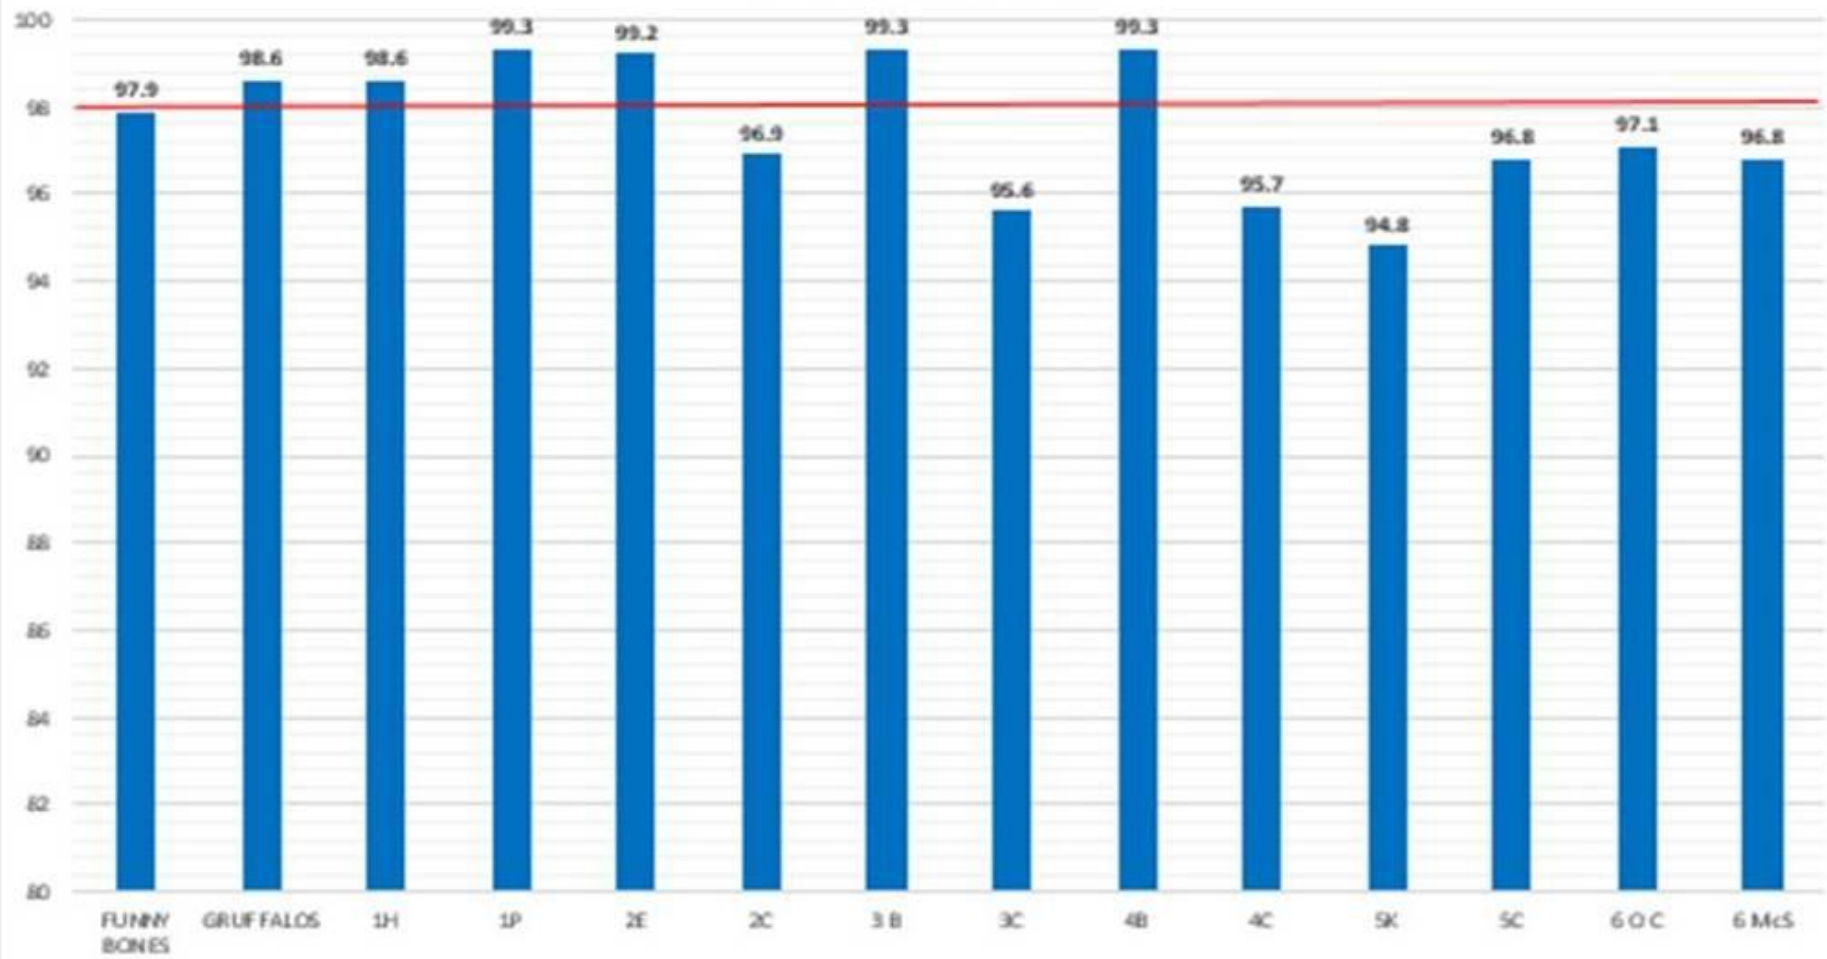

Weekly Attendance
9th - 13th April 2018

Weekly Attendance
16th - 20th April 2018

Weekly Attendance
23rd - 27th April 2018

Weekly Attendance
30th April - 4th May 2018

Weekly Attendance
8th May- 11th May 2018

Weekly Attendance 14th May - 18th May 2018

Weekly Attendance
21st May - 25th May 2018

Weekly Attendance 11th - 15th June 2018

Weekly Attendance 18th - 22nd June 2018

Weekly Attendance 25th - 29th June 2018

Weekly Attendance 2nd - 6th July 2018

Weekly Attendance 9th July - 13th July 2018

Weekly Attendance 16th - 20th July 2018