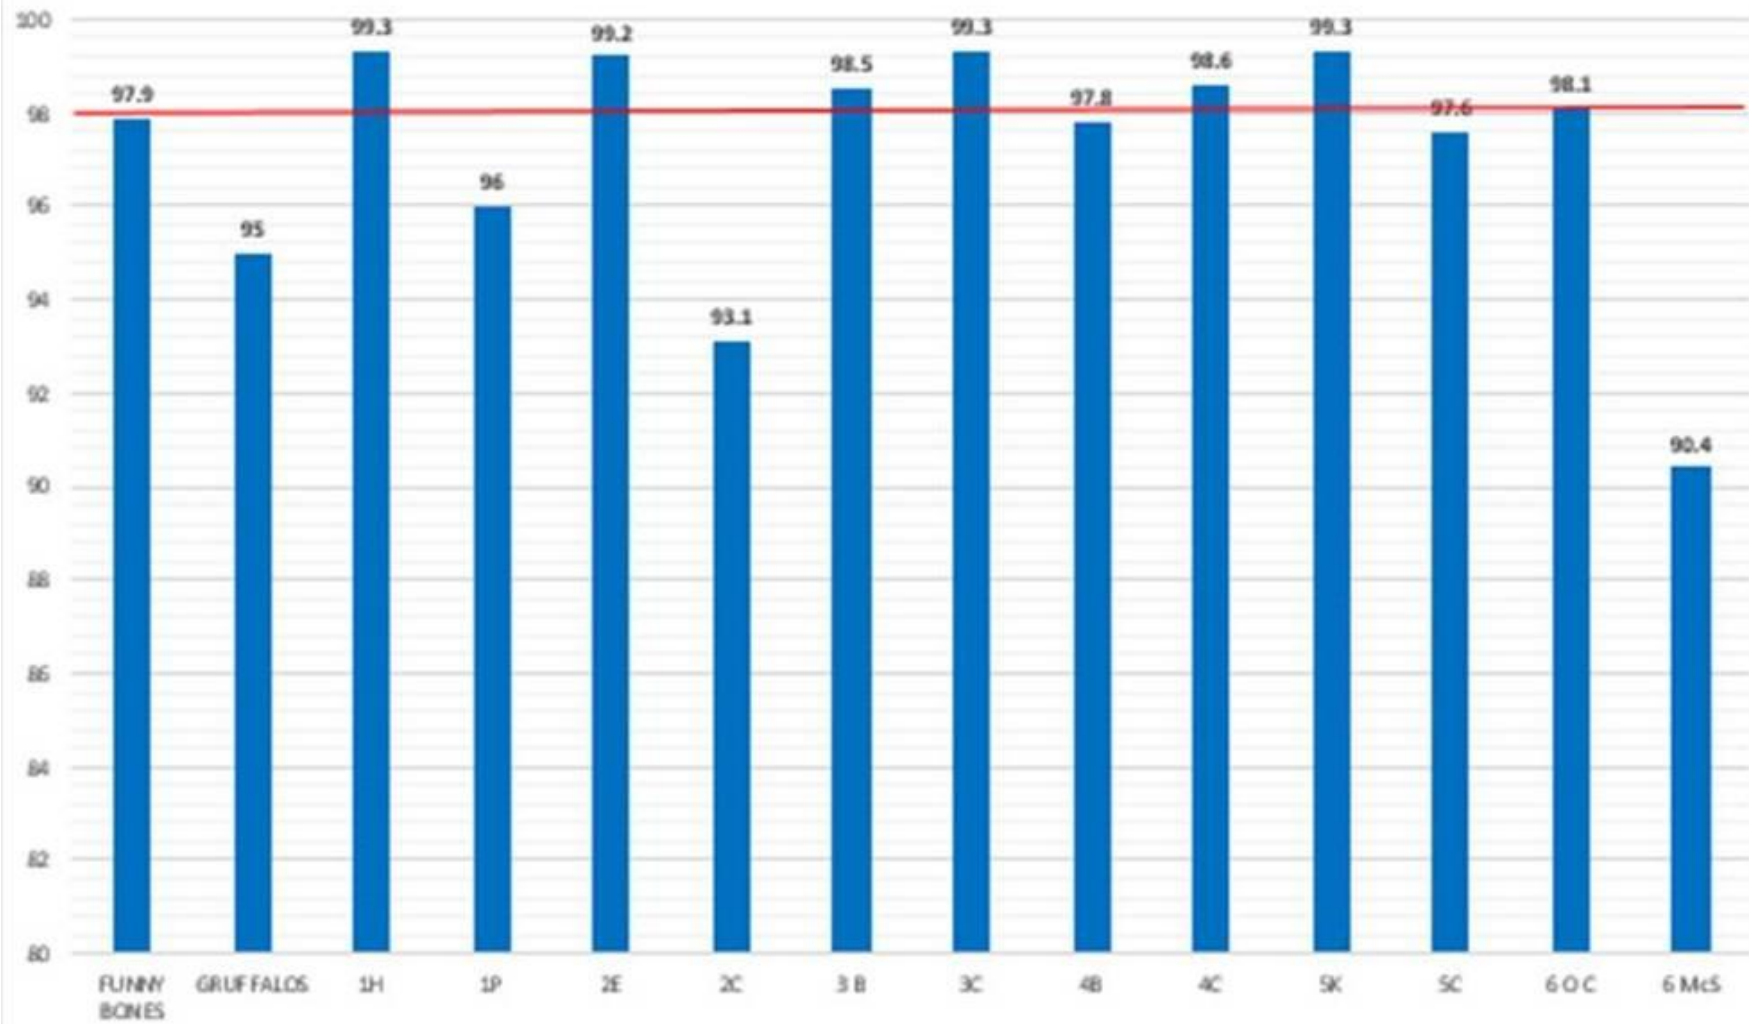

Weekly Attendance
9th - 13th April 2018

Weekly Attendance
16th - 20th April 2018

Weekly Attendance
23rd - 27th April 2018

Weekly Attendance
30th April - 4th May 2018

Weekly Attendance
8th May- 11th May 2018

Weekly Attendance 14th May - 18th May 2018

Weekly Attendance
21st May - 25th May 2018

Weekly Attendance 11th - 15th June 2018

Weekly Attendance 18th - 22nd June 2018

Weekly Attendance 25th - 29th June 2018

Weekly Attendance 2nd - 6th July 2018

Weekly Attendance 9th July - 13th July 2018

Weekly Attendance 16th - 20th July 2018