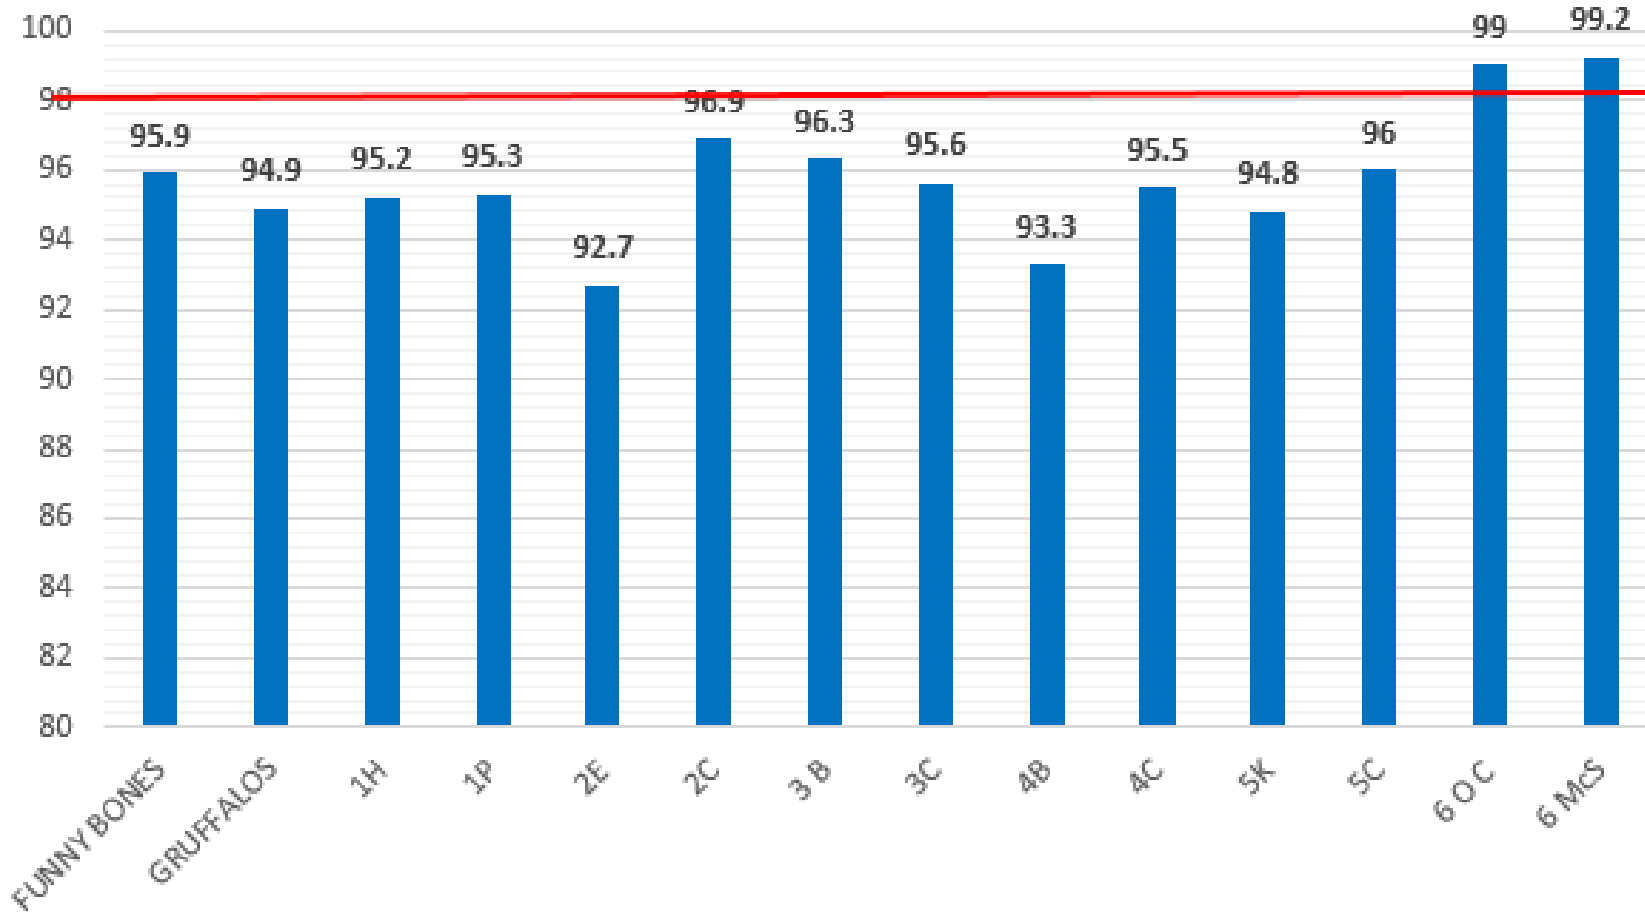

Weekly Attendance
9th - 13th April 2018

Weekly Attendance
16th - 20th April 2018

Weekly Attendance
23rd - 27th April 2018

Weekly Attendance
30th April - 4th May 2018

Weekly Attendance
8th May- 11th May 2018

Weekly Attendance 14th May - 18th May 2018

Weekly Attendance
21st May - 25th May 2018

Weekly Attendance 11th - 15th June 2018

Weekly Attendance 18th - 22nd June 2018

Weekly Attendance 25th - 29th June 2018

Weekly Attendance 2nd - 6th July 2018

Weekly Attendance 9th July - 13th July 2018

Weekly Attendance 16th - 20th July 2018