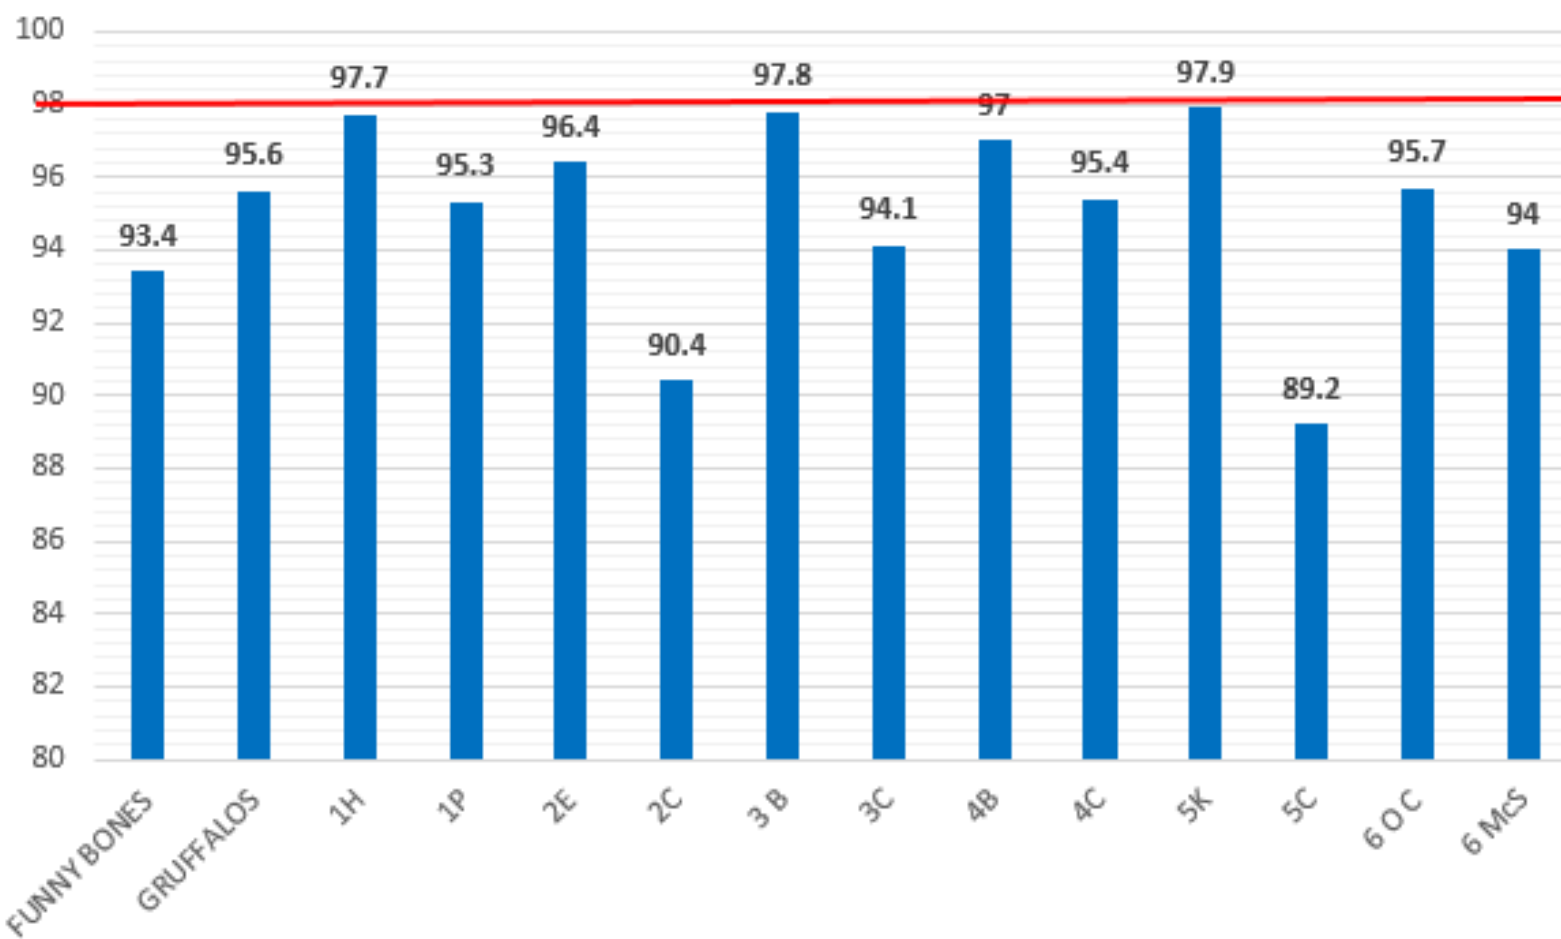

Weekly Attendance
9th - 13th April 2018

Weekly Attendance
16th - 20th April 2018

Weekly Attendance
23rd - 27th April 2018

Weekly Attendance
30th April - 4th May 2018

Weekly Attendance
8th May- 11th May 2018

Weekly Attendance 14th May - 18th May 2018

Weekly Attendance
21st May - 25th May 2018

Weekly Attendance 11th - 15th June 2018

Weekly Attendance 18th - 22nd June 2018

Weekly Attendance 25th - 29th June 2018

Weekly Attendance 2nd - 6th July 2018

Weekly Attendance 9th July - 13th July 2018

Weekly Attendance 16th - 20th July 2018