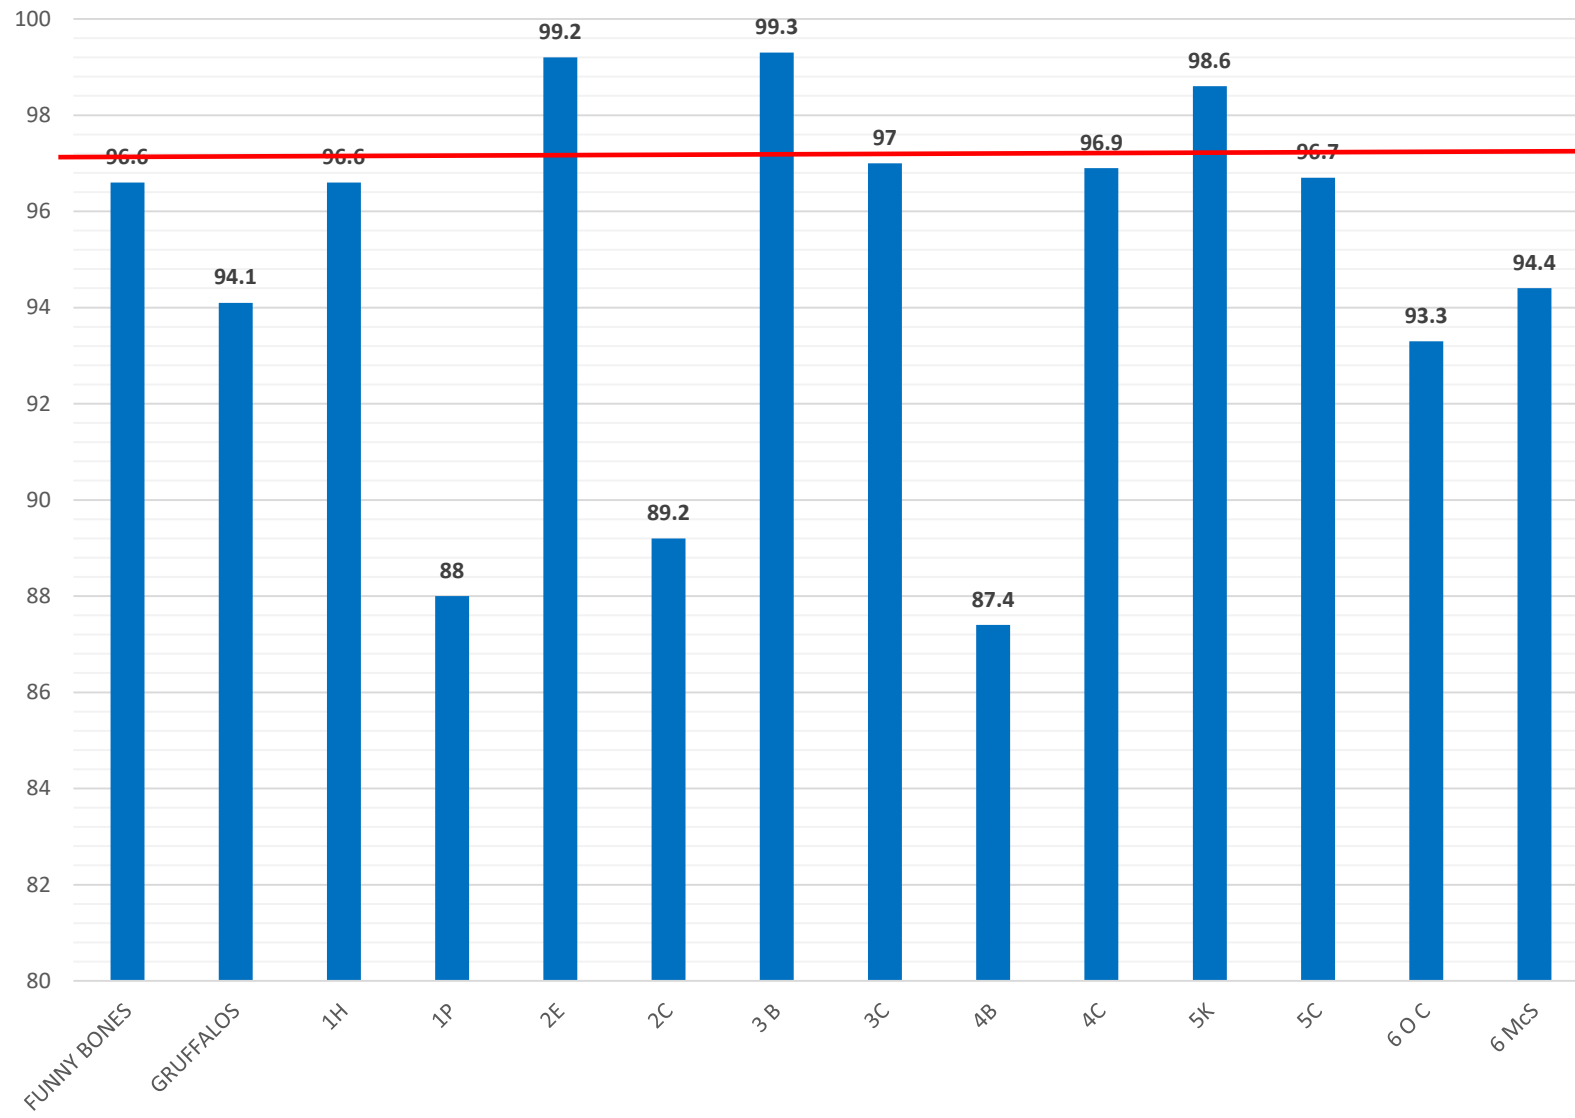

Weekly Attendance
9th - 13th April 2018

Weekly Attendance
16th - 20th April 2018

Weekly Attendance
23rd - 27th April 2018

Weekly Attendance
30th April - 4th May 2018

Weekly Attendance
8th May- 11th May 2018

Weekly Attendance 14th May - 18th May 2018

Weekly Attendance
21st May - 25th May 2018

Weekly Attendance 11th - 15th June 2018

Weekly Attendance 18th - 22nd June 2018

Weekly Attendance 25th - 29th June 2018

Weekly Attendance 2nd - 6th July 2018

Weekly Attendance 9th July - 13th July 2018

Weekly Attendance 16th - 20th July 2018