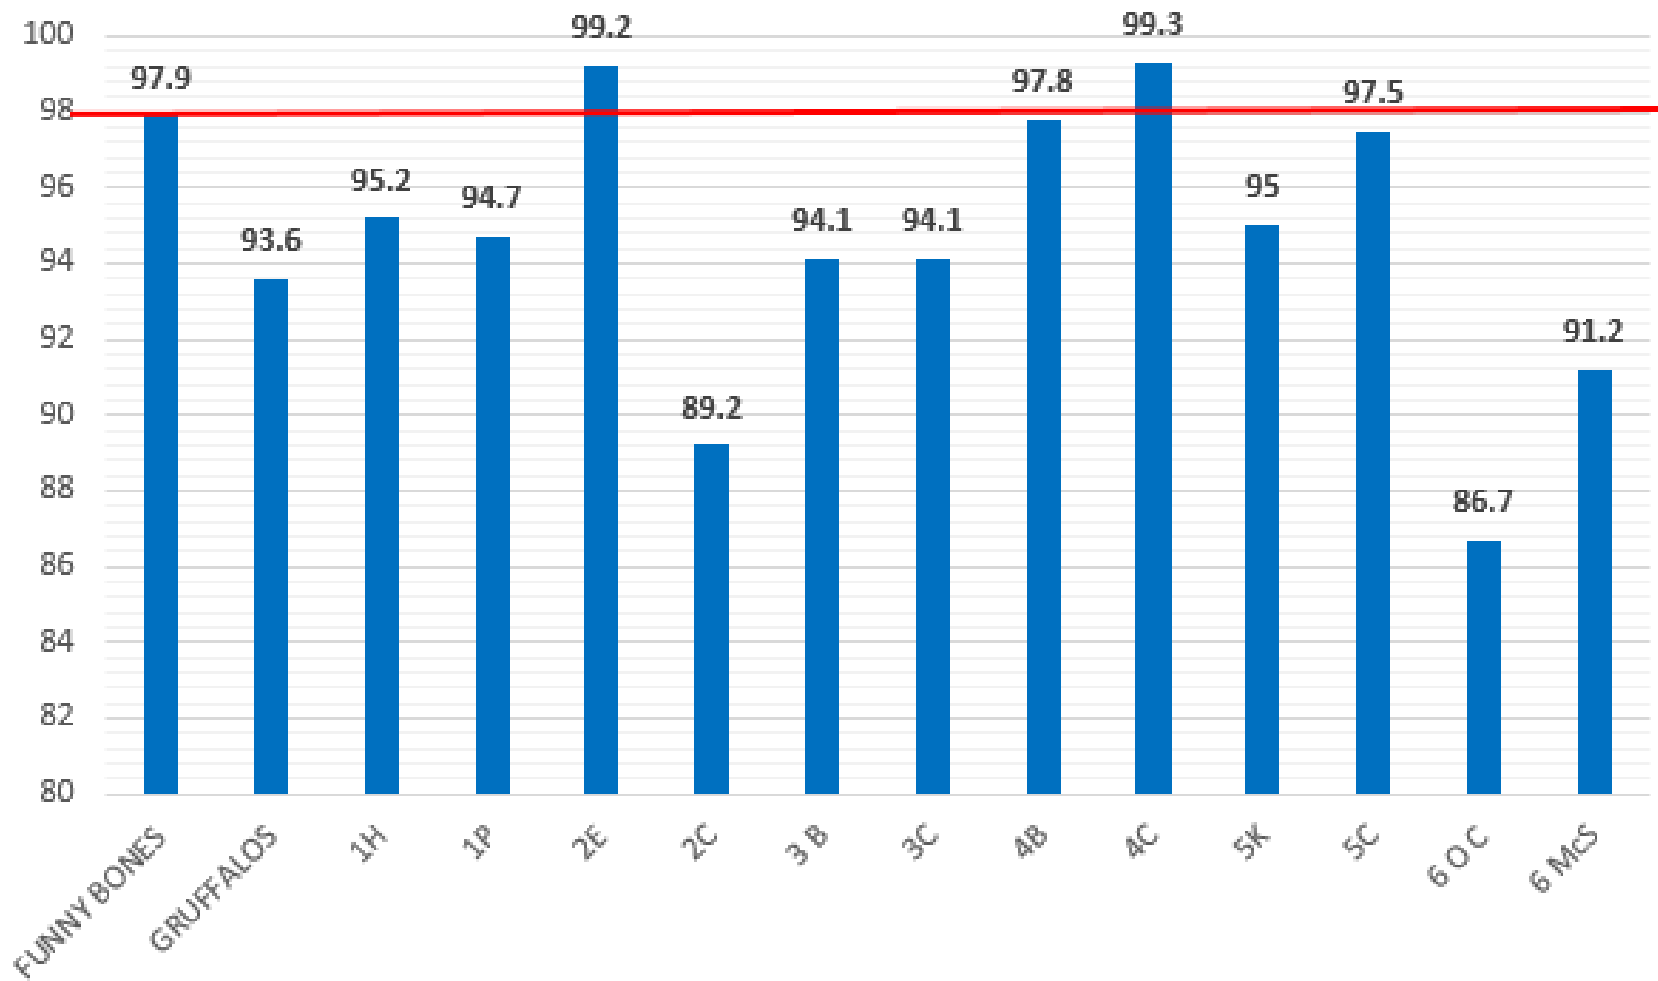

Weekly Attendance
9th - 13th April 2018

Weekly Attendance
16th - 20th April 2018

Weekly Attendance
23rd - 27th April 2018

Weekly Attendance
30th April - 4th May 2018

Weekly Attendance
8th May- 11th May 2018

Weekly Attendance 14th May - 18th May 2018

Weekly Attendance
21st May - 25th May 2018

Weekly Attendance 11th - 15th June 2018

Weekly Attendance 18th - 22nd June 2018

Weekly Attendance 25th - 29th June 2018

Weekly Attendance 2nd - 6th July 2018

Weekly Attendance 9th July - 13th July 2018

Weekly Attendance 16th - 20th July 2018