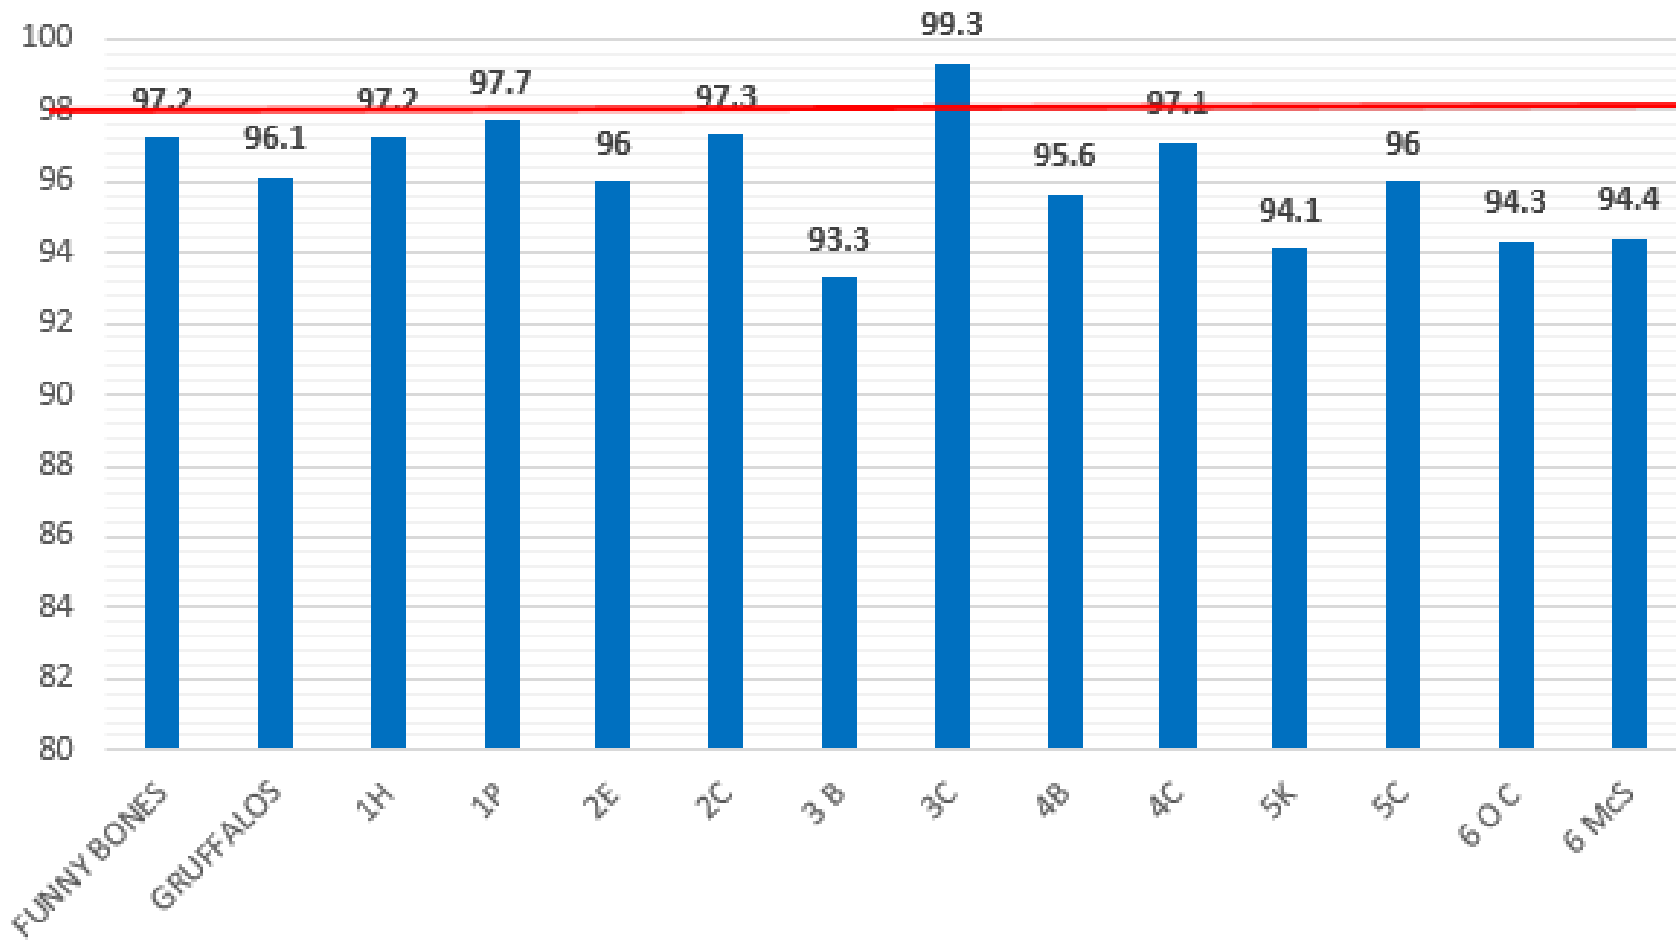

Weekly Attendance
9th - 13th April 2018

Weekly Attendance
16th - 20th April 2018

Weekly Attendance
23rd - 27th April 2018

Weekly Attendance
30th April - 4th May 2018

Weekly Attendance
8th May- 11th May 2018

Weekly Attendance 14th May - 18th May 2018

Weekly Attendance
21st May - 25th May 2018

Weekly Attendance 11th - 15th June 2018

Weekly Attendance 18th - 22nd June 2018

Weekly Attendance 25th - 29th June 2018

Weekly Attendance 2nd - 6th July 2018

Weekly Attendance 9th July - 13th July 2018

Weekly Attendance 16th - 20th July 2018