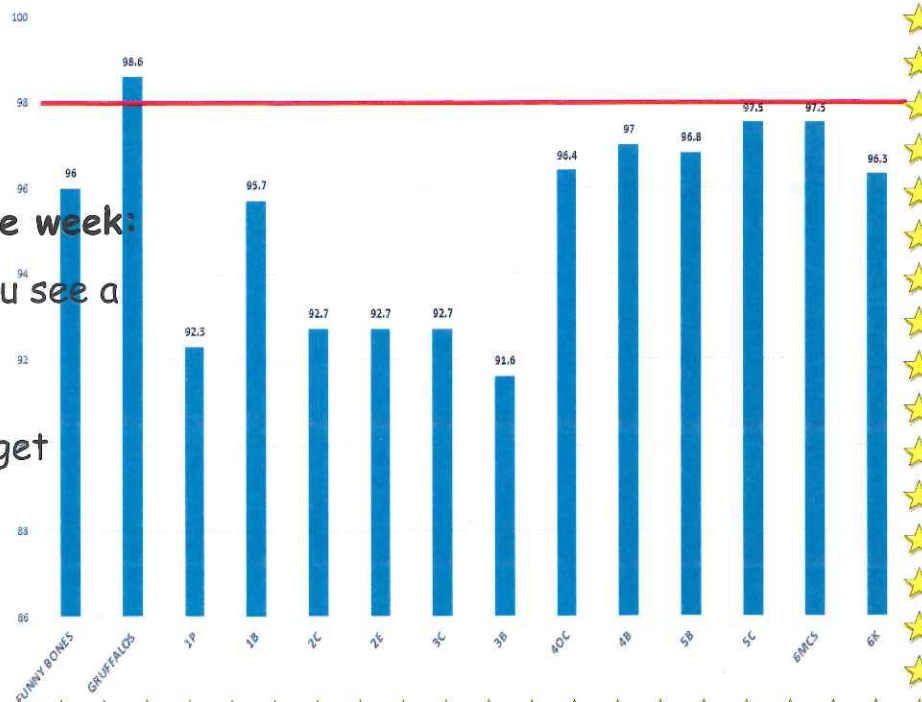

Class Attendance Winner for the week:

- KS 1 - 1B & 2E
- KS 2 - 5B

Well done 100% Attendance Raffle Winners ! These are:

- KS1 - Ella - 2C
- KS 2 - Jessica - 6McS

Weekly Attendance 26th Nov - 30th Nov 2018

School Attendance for the week:

This information will let you see a breakdown of our school's attendance.

Our school attendance target is 98%.

This target is set by the Government.